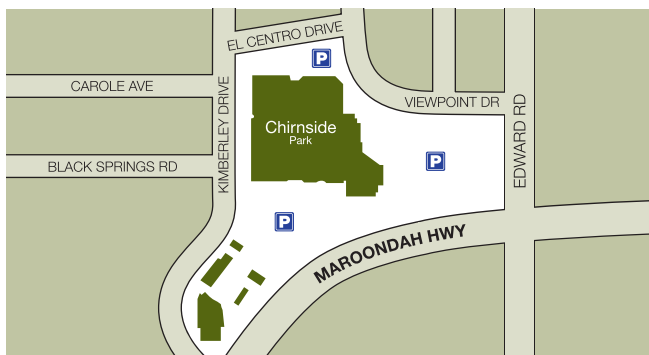

Time to shop

TRADING HOURS

Monday – Wednesday	9:00am – 5:30pm
Thursday – Friday	9:00am – 9:00pm
Saturday	9:00am – 5:00pm
Sunday	10:00am – 5:00pm
Public Holidays*	10:00am – 5:00pm
Anzac Day	1:00pm – 5:00pm

* Closed Good Friday, Easter Sunday, Christmas Day and New Year's Day.

For further information regarding Chirnside Park Shopping Centre please call our Customer Service Desk on **(03) 9726 7100**, or visit www.chirnsidepark.com